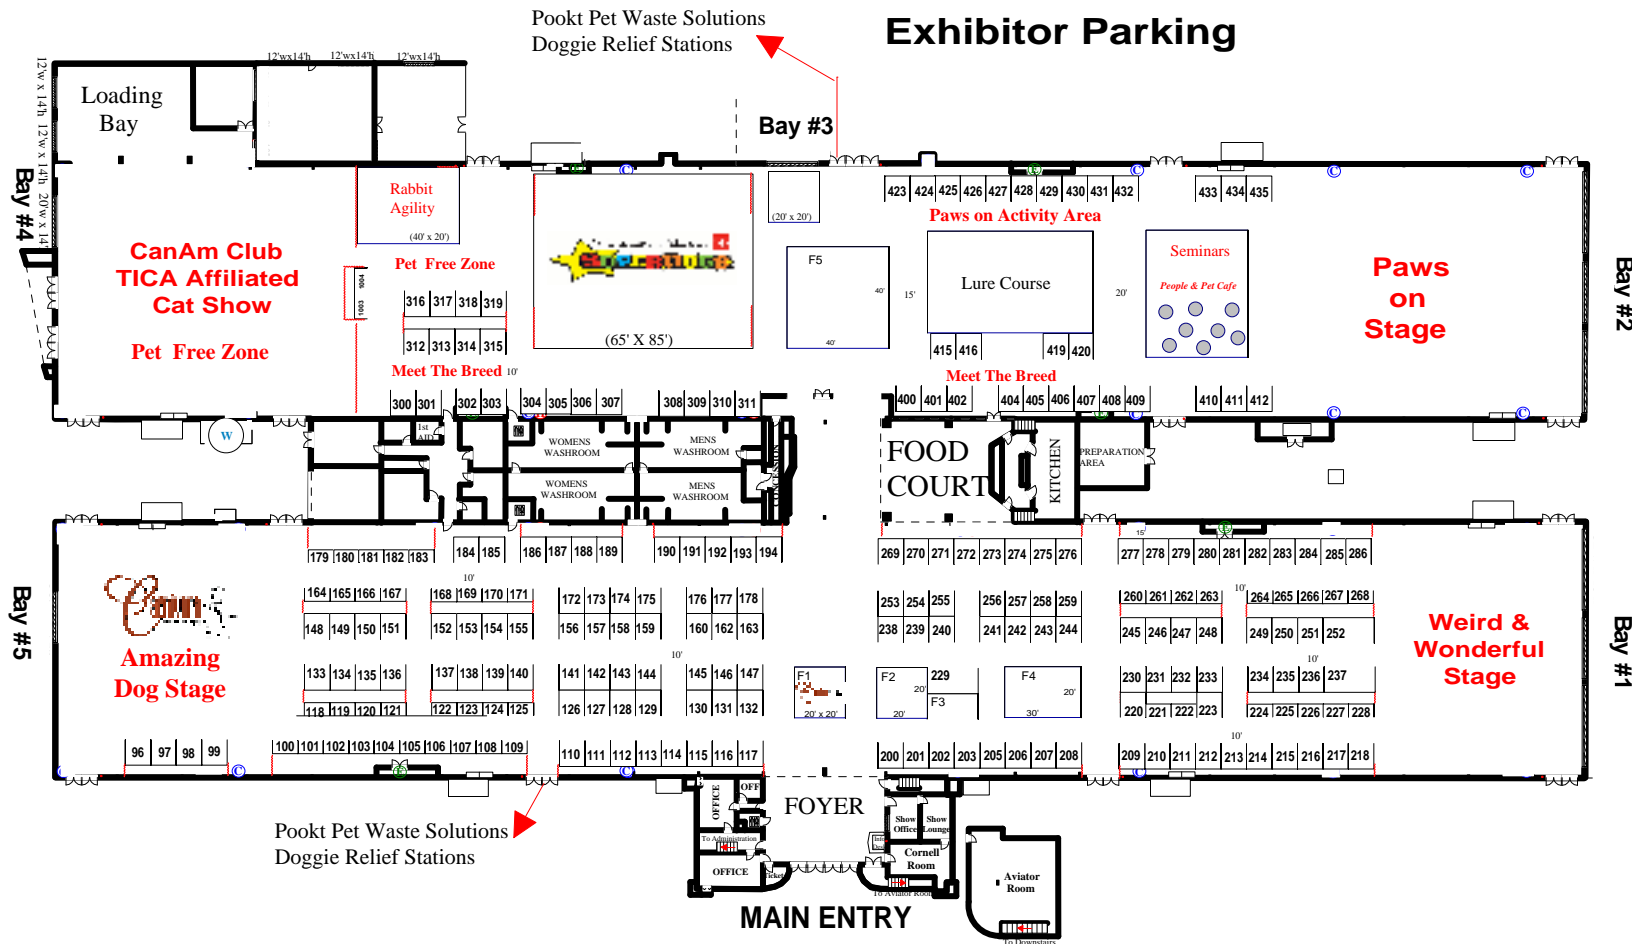

February 23-24, 2019

Legend

- W - Harvested Water Collection Unit
- E - Electrical Room
- C - Cold Water wall faucet with floor drain
- H - Hot/Cold Water wall faucet with Drain hookup

Floor plan for illustration purposes only.
Floor plan subject to change without notice.